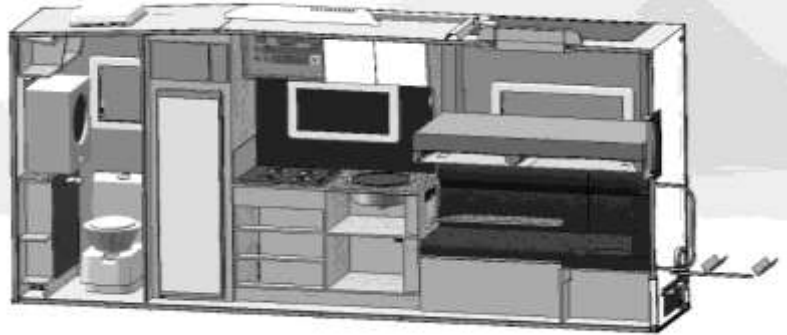

Savanna 4.2m Slide-On Camper Specifications

Body	Electrical system
Overall dimensions: 4200(L) x 2200(W) x 2035.3(H) mm	7 pin flat plug (AU Standards)
Internal size: 4126(L) x 2125(W) x 1960(H) mm	50a Anderson plug
Trailer body frame: fiberglass + aluminum frame + XPS	2 x turning, reversing, brake & driving lights
Tare Mass: Est. 1720kg	2 x license plate lights
Flooring material: sandwich panel & PVC flooring	6 x side lamps & side reflector
Manual awning: 3000 (L) x 2000 (W) mm	Maintenance free 200AH 12v lithium battery
Interior Furnishings	AC 12v to DC 240v 3000w inverter (chargeable)
Electric slide up / down queen bed: 2000 x 1500 mm	20a solar panel control system
6 person U shape synthetic leather sofa : 2000 x 1550 mm	300w solar panels
Dining area: 2125 x 1550 mm	Control Panel System
Table: telescopic adjustable pop-up / down	Electricity meter display instrument
Appliances	Water gauge indicator for 2 x fresh water tanks
Thetford 4 x burner gas cooktop	220/240v (15a) ext. mains power & 15m charging cable
Thetford 152L (12v) fridge/freezer	240v circuit breaker (12v for Vehicle)
Rooftop Dometic air conditioner	4 x 240v internal power socket (AU Standards)
Thetford cassette toilet with mirror	External: USB Socket, 240v socket and cigarette lighter
Microwave oven	LED lighting
Kitchen rangehood	Gas Appliance
Adjustable Glowstep set with handrail entry stairs	4.5 KG gas cylinder holder & external bayonet connector
24-inch TV (12v) on rotatable arm	Water System
12v Sirocco fan	Fresh water tank 1 - 304 stainless steel 150L
Bluetooth stereo	Fresh water tank 2 - 304 stainless steel 50L
2 x internal speakers	Truma 14L gas/electric water heater
2 x external waterproof speakers	12V Plumbing 11.3L/min
Digital TV receiver	Acrylic bathroom
3kg wall-mounted washing machine	Adjustable shower head (Watermark Certified)
Ranger ventilators in shower and toilet	2 x hot & cold taps (Watermark Certified)
LED 700 x 500mm skylight	Water inlet & mains water connection
Windows: 3 x 900 x 450, 2 x 700 x 400, 1 x 450 x 500 mm	External shower (hot & cold water)
External folding table with LED light	Sink with cover
Door handle with LED lights	Other Accessories
Fire Extinguisher	Thule Sport G2 short bicycle rack
CO2 & smoke detector and LPG leak detector	