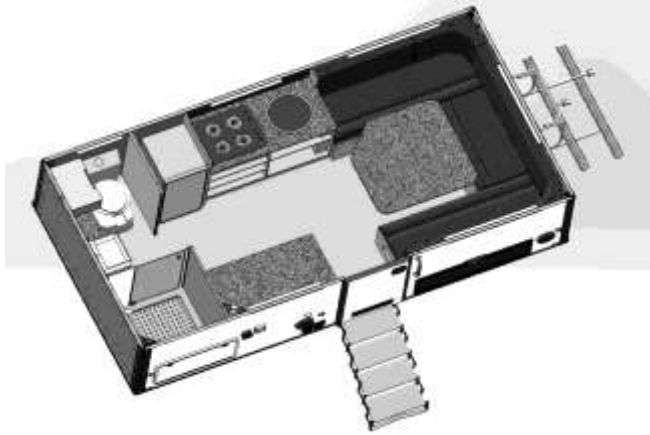

Savanna 4.2m Slide-On Camper Specifications

Body	Electrical system
Overall dimensions: 4200(L) x 2200(W) x 2035.3(H) mm	7 pin flat plug (AU Standards)
Internal size: 4126(L) x 2125(W) x 1960(H) mm	50a Anderson plug
Trailer body frame: fiberglass + aluminum frame + XPS	2 x turning, reversing, brake & driving lights
Tare Mass: Est. 1720kg	2 x license plate lights
Flooring material: sandwich panel & PVC flooring	6 x side lamps & side reflector
Manual awning: 3000 (L) x 2000 (W) mm	Maintenance free 200AH 12v lithium battery
Interior Furnishings	AC 12v to DC 240v 3000w inverter (chargeable)
Electric slide up / down queen bed: 2000 x 1500 mm	20a solar panel control system
6 person U shape synthetic leather sofa : 2000 x 1550 mm	300w solar panels
Dining area: 2125 x 1550 mm	Control Panel System
Table: telescopic adjustable pop-up / down	Electricity meter display instrument
Appliances	Water gauge indicator for 2 x fresh water tanks
Thetford 4 x burner gas cooktop	220/240v (15a) ext. mains power & 15m charging cable
Thetford 152L (12v) fridge/freezer	240v circuit breaker (12v for Vehicle)
Rooftop Dometic air conditioner	4 x 240v internal power socket (AU Standards)
Thetford cassette toilet with mirror	External: USB Socket, 240v socket and cigarette lighter
Microwave oven	LED lighting
Kitchen rangehood	Gas Appliance
Adjustable Glowstep set with handrail entry stairs	4.5 KG gas cylinder holder & external bayonet connector
24-inch TV (12v) on rotatable arm	Water System
12v Sirocco fan	Fresh water tank 1 - 304 stainless steel 150L
Bluetooth stereo	Fresh water tank 2 - 304 stainless steel 50L
2 x internal speakers	Truma 14L gas/electric water heater
2 x external waterproof speakers	12V Plumbing 11.3L/min
Digital TV receiver	Acrylic bathroom
3kg wall-mounted washing machine	Adjustable shower head (Watermark Certified)
Ranger ventilators in shower and toilet	2 x hot & cold taps (Watermark Certified)
LED 700 x 500mm skylight	Water inlet & mains water connection
Windows: 3 x 900 x 450, 2 x 700 x 400, 1 x 450 x 500 mm	External shower (hot & cold water)
External folding table with LED light	Sink with cover
Door handle with LED lights	Other Accessories
Fire Extinguisher	Thule Sport G2 short bicycle rack
CO2 & smoke detector and LPG leak detector	